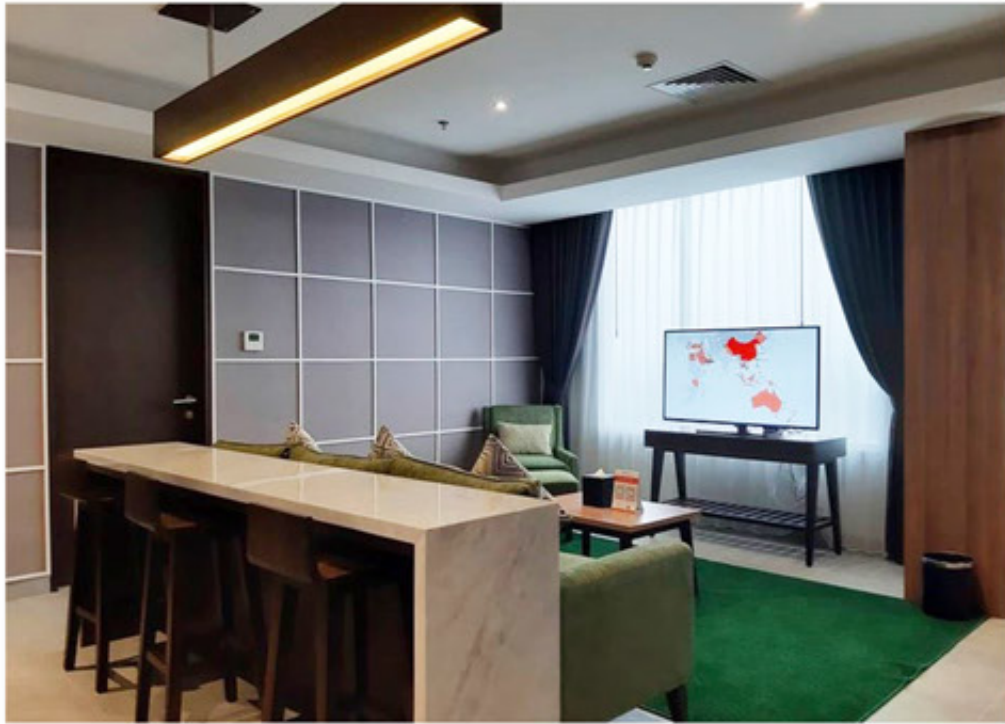

## Swiss Belinn at Lorena Citywalk

*Padjajaran - Bogor*

Client : PT. Lorena Latersia Properti

Scope of Work : Interior Design

» Year : 2017