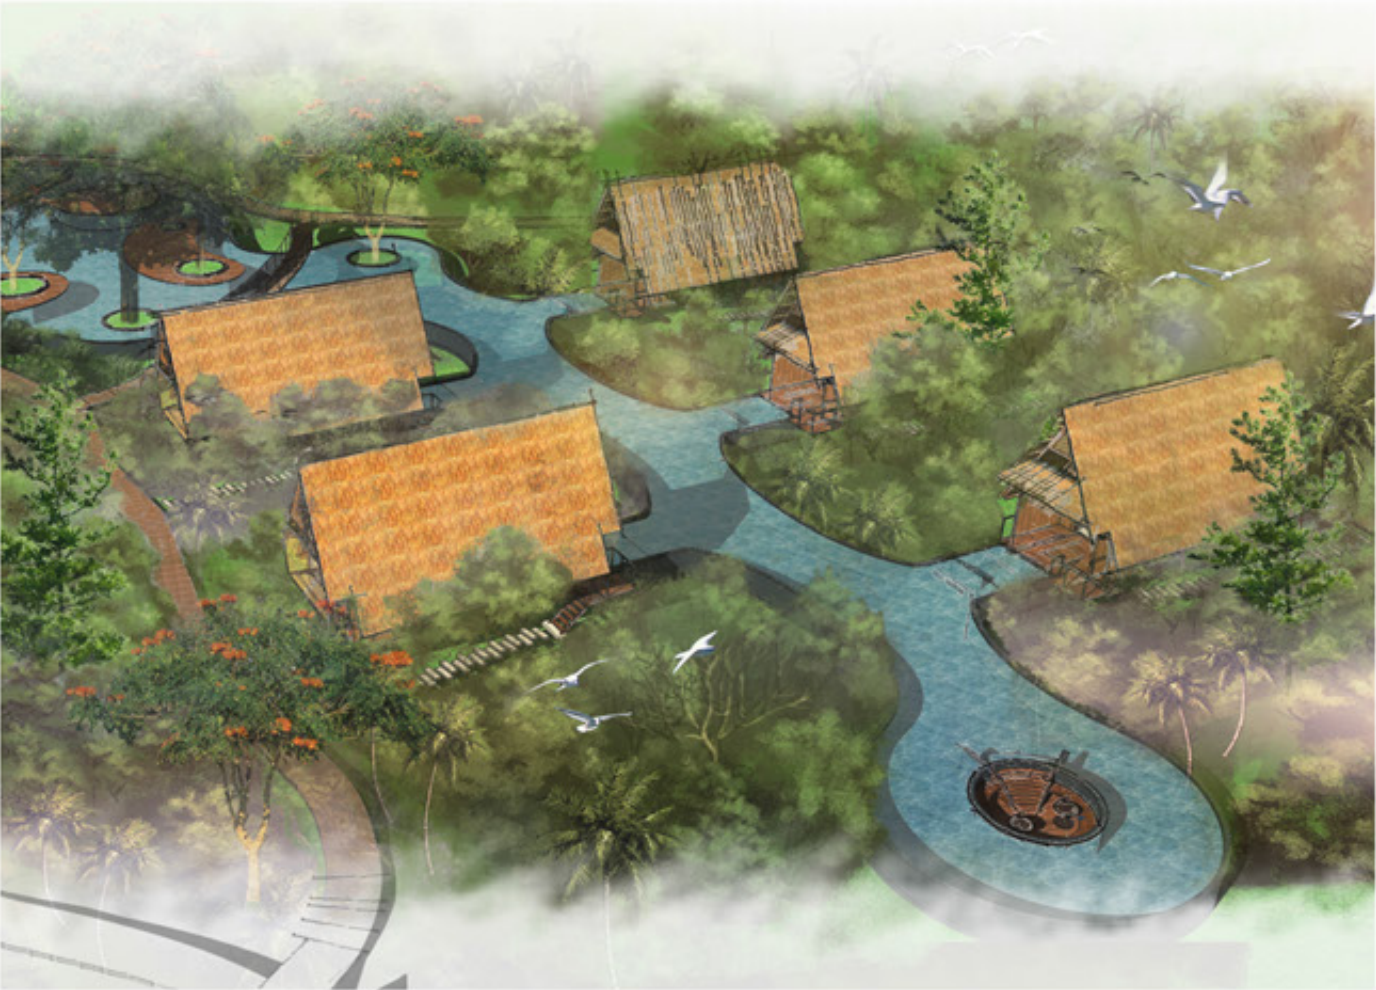

Jeeva Beloam Beach Camp Resort

Lombok Timur - Lombok

Client : Jeeva Group

Scope of Work : Master Plan

Year : 2016